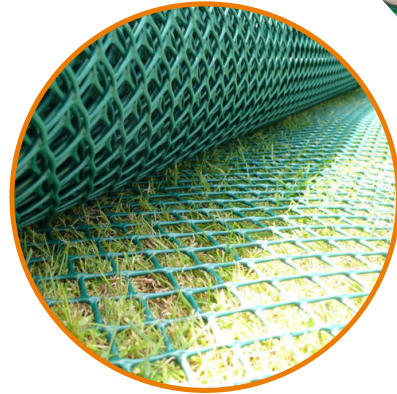

TECHNICAL SPECIFICATION

Material	HD Polyethylene
Structure	Hexagonal
Aperture Diameter	30mm
Roll Size	1 x 10m & 2 x 30m
Roll Weight	4.5kg & 27kg
Thickness	3mm
Colour	Green
Unit Weight	450g per m²

APPLICATIONS

- ☒ Domestic Garden Pathways
- ☒ Underlay for Rubber Grass Mats
- ☒ Anti Grass Erosion for Gardens
- ☒ Medium Duty Pedestrian Use

BENEFITS

DDA COMPLIANT

ECO-FRIENDLY

LOW COST

SLIP RESISTANT

CHEMICALLY INERT

EASY INSTALL

PEDESTRIAN USE

STRONG

SUDS COMPLIANT